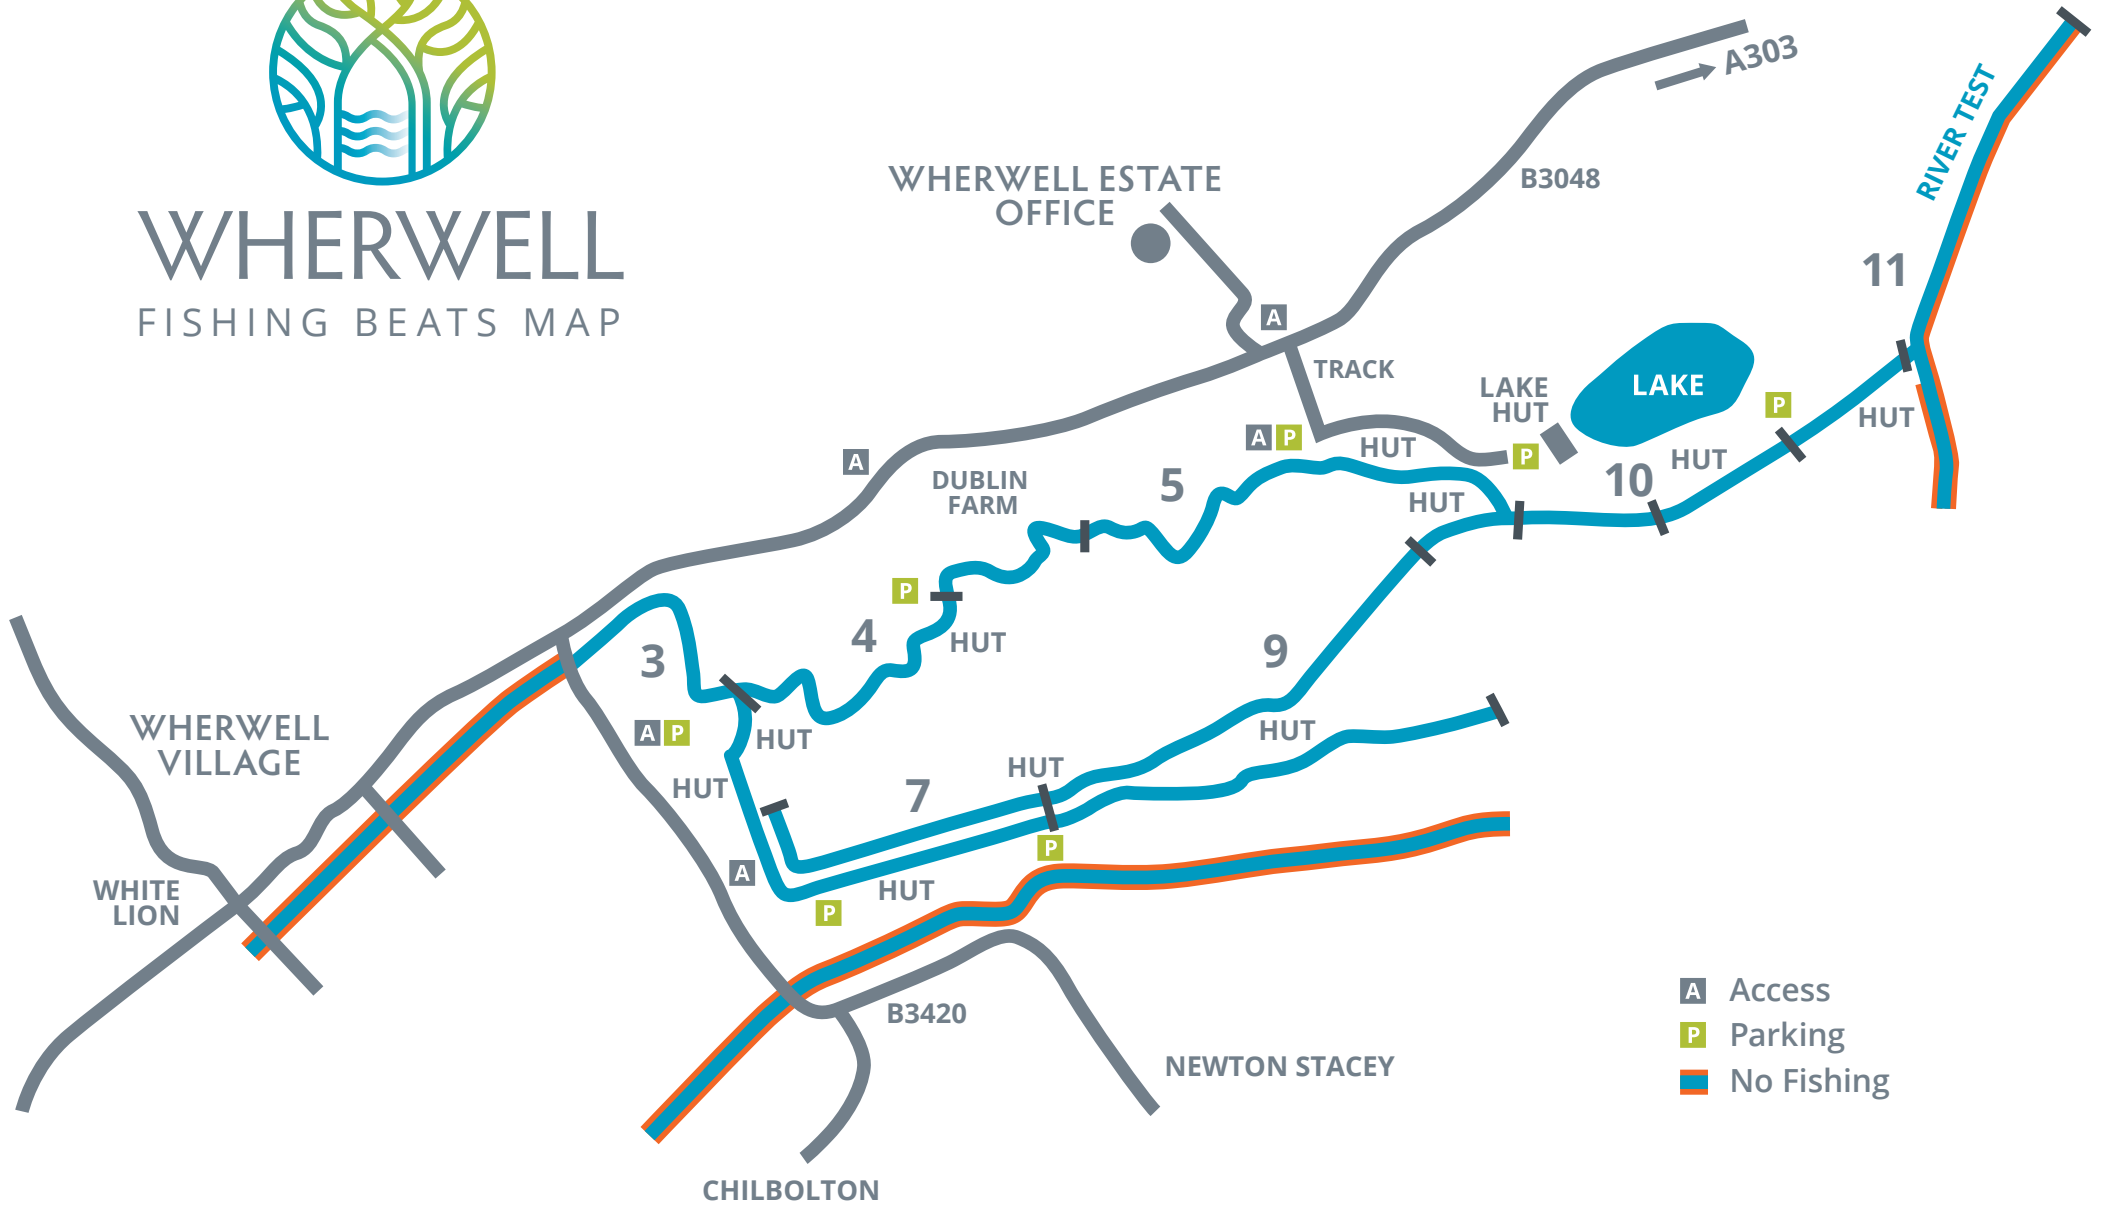

WHERWELL

FISHING BEATS MAP

WHERWELL ESTATE, WHERWELL, ANDOVER, HAMPSHIRE SP11 7JP

All content © Wherwell Estate 2024 | Version 3.0 April 2024

t: 01264 860 243

e: fishing@wherwellestate.co.uk